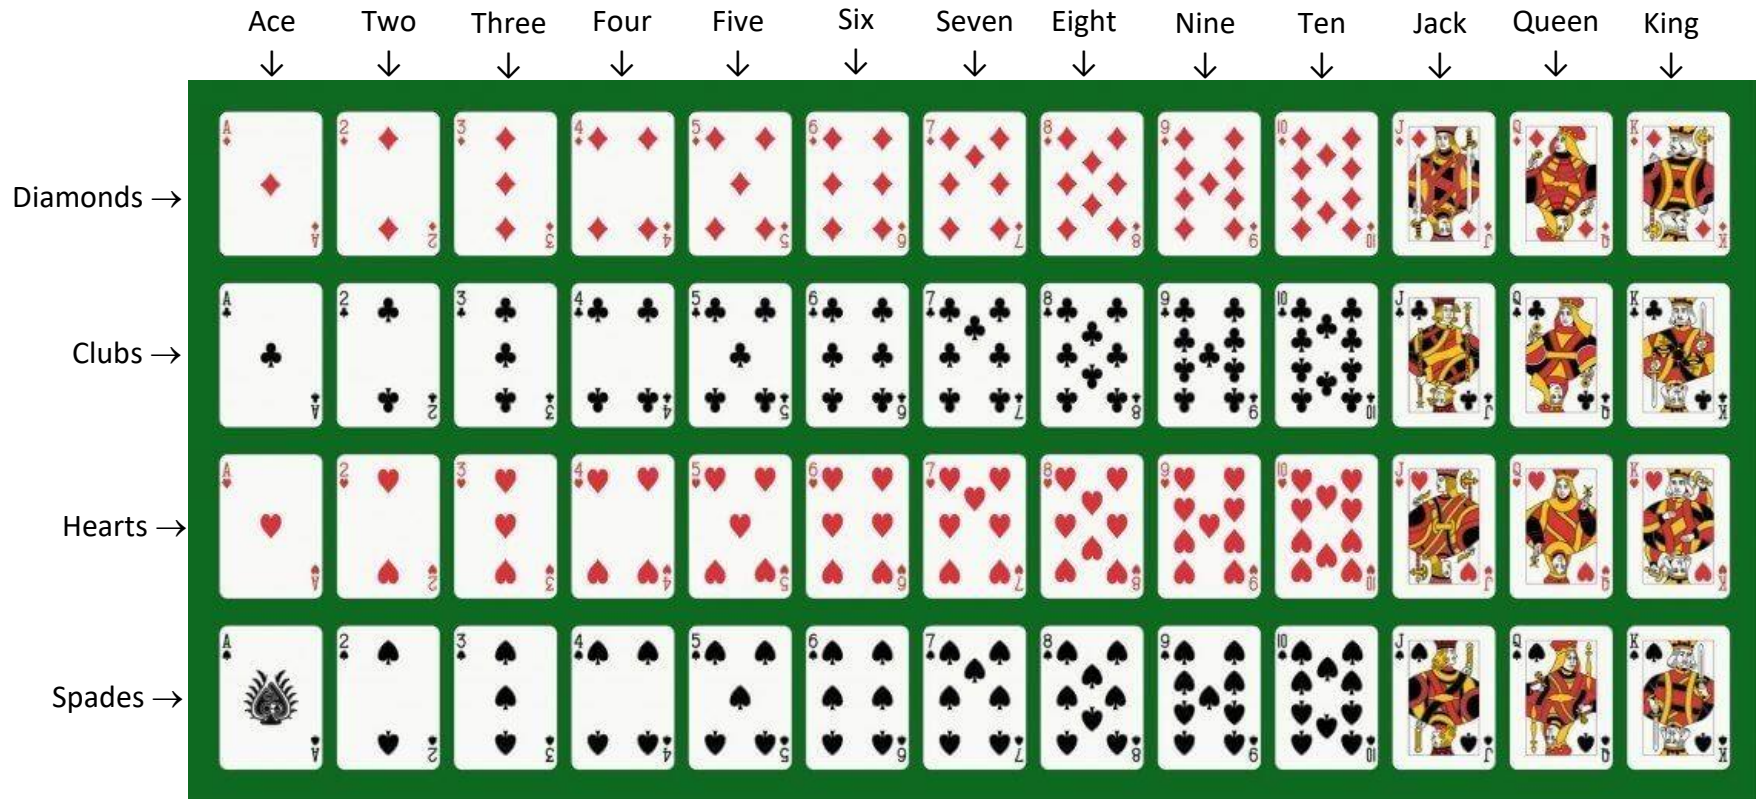

Standard Deck of Cards

There are 52 cards in a standard deck.

There are 4 suits; Diamonds, Clubs, Hearts, Spades.

“Face Cards” include Jacks, Queens, and Kings.

Black cards include all Clubs and Spades.

Red cards include all Hearts and Diamonds.

There are 24 cards in a Euchre deck; Nine, Ten, Jack, Queen, King, and Ace of each suit.