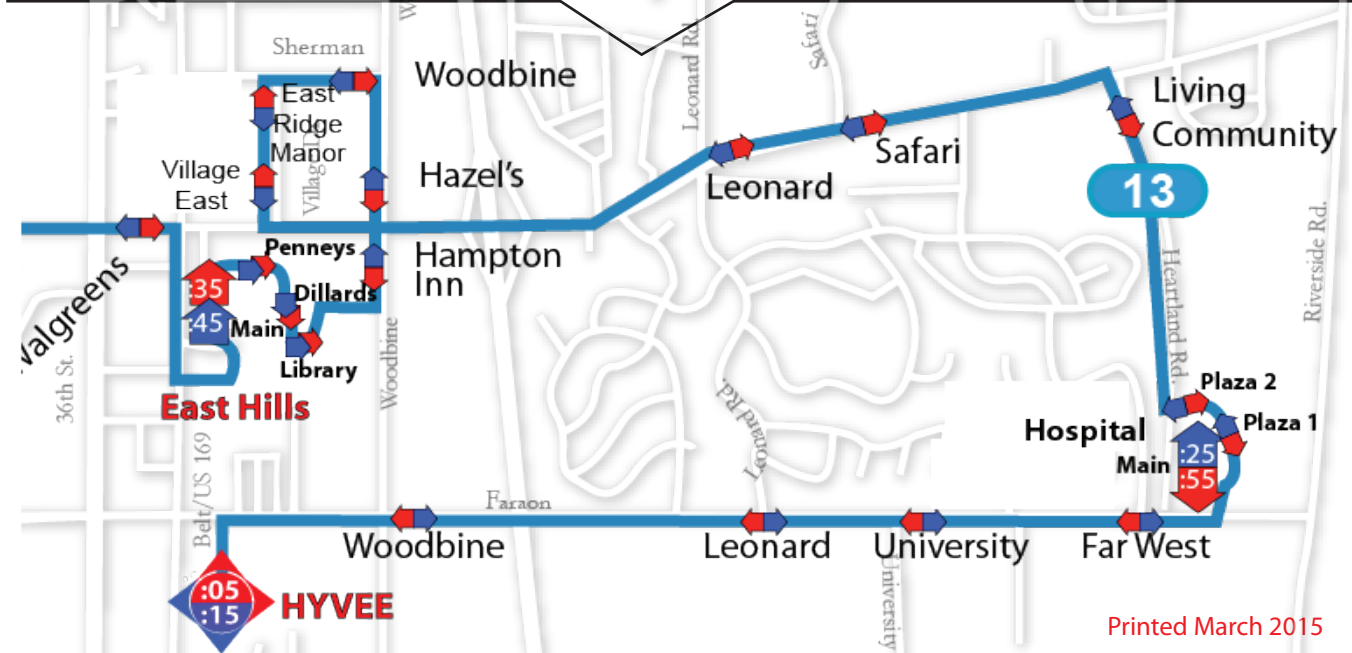

5:15, 6:15, 7:15, 8:15, 9:15, 10:15, 11:15 a.m.

12:15, 1:15, 2:15, 3:15, 4:15, 5:15, 6:15, 7:15, 8:15 p.m

Saturdays:

Buses depart **Downtown (outbound)** at:

9:15, 11:15 a.m. and 1:15, 3:15, 5:15 p.m.

Saturdays:

Buses depart **HyVee (inbound)** at:

8:15, 10:15, a.m. and 12:15, 2:15, 4:15, 6:15 p.m.

At Downtown connect to: 11 12 14 15 16 17 18 routes

CONTINUED

At Hy-Vee connect to: 14 15 routes

FREDERICK

13 Route