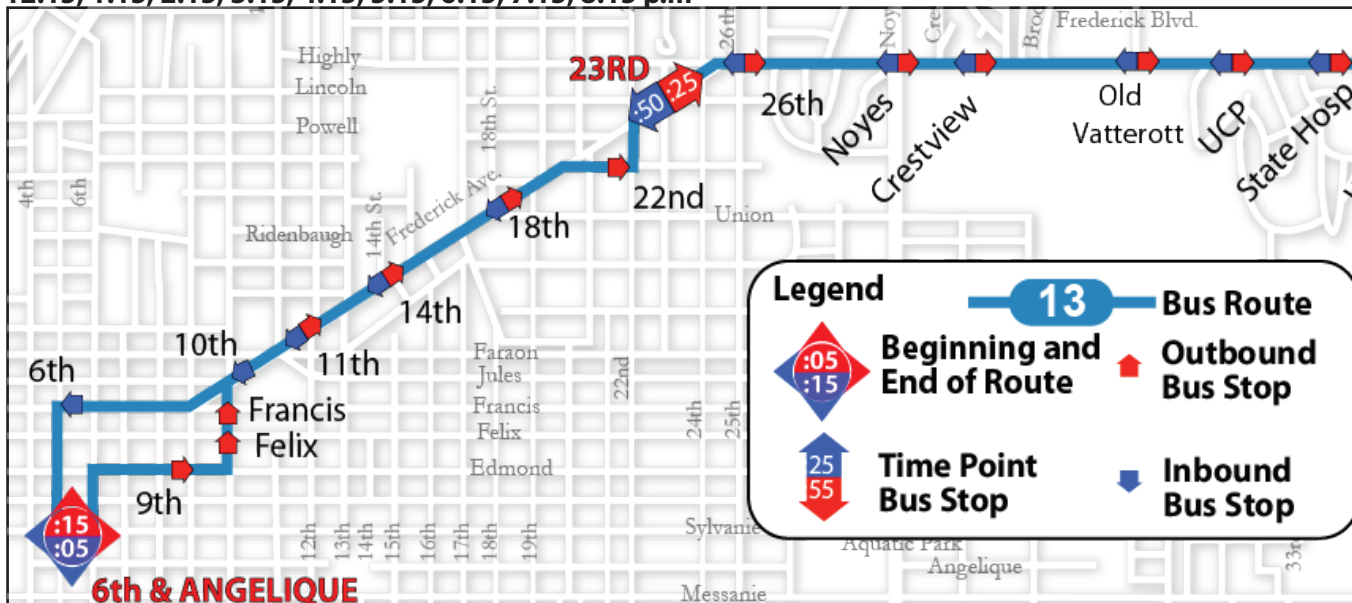

5:15, 6:15, 7:15, 8:15, 9:15, 10:15, 11:15 a.m.

12:15, 1:15, 2:15, 3:15, 4:15, 5:15, 6:15, 7:15, 8:15 p.m

Saturdays:

Buses depart **Downtown (outbound)** at:

9:15, 11:15 a.m. and 1:15, 3:15, 5:15 p.m.

Saturdays:

Buses depart **HyVee (inbound)** at:

8:15, 10:15, a.m. and 12:15, 2:15, 4:15, 6:15 p.m.

At Downtown connect to: 11 12 14 15 16 17 18 routes

CONTINUED

At Hy-Vee connect to: 14 15 routes

FREDERICK

13 Route