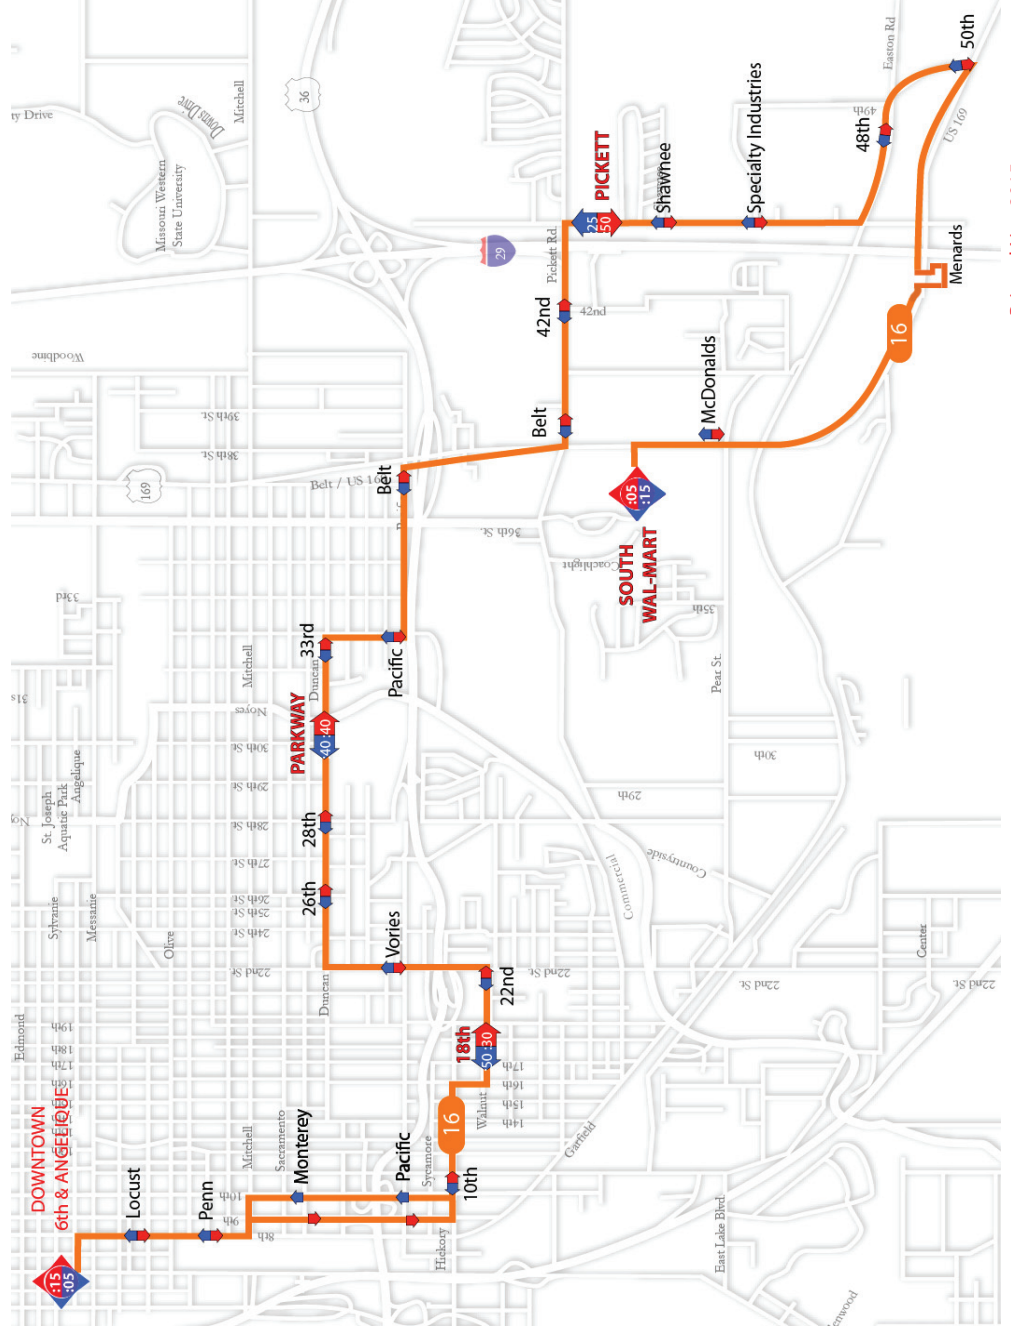

INDUSTRIAL PARK

16 Route

Saturdays:
 Buses depart Downtown (*outbound*) at:
 9:15, 11:15 a.m. and 1:15, 3:15, 5:15 p.m.

Saturdays:
 Buses depart South Wal-Mart (*inbound*) at:
 8:15, 10:15, a.m. and 12:15, 2:15, 4:15 p.m.

Monday - Friday:
 Buses depart Downtown (*outbound*) at:
 5:15, 6:15, 7:15, 8:15, 9:15, 10:15, 11:15 a.m.
 12:15, 1:15, 2:15, 3:15, 4:15, 5:15, 6:15 p.m.

At Downtown connect to:
 11 12 13 14 15 17 18 routes

Monday - Friday:
 Buses depart South Wal-Mart (*inbound*) at:
 6:15, 7:15, 8:15, 9:15, 10:15, 11:15 a.m.
 12:15, 1:15, 2:15, 3:15, 4:15, 5:15, 6:15, 7:15 p.m.

At South Wal-Mart connect to:
 15 17 18 routes

Printed Nov 2015

End of run
 DOWNTOWN
 6th & Angelle