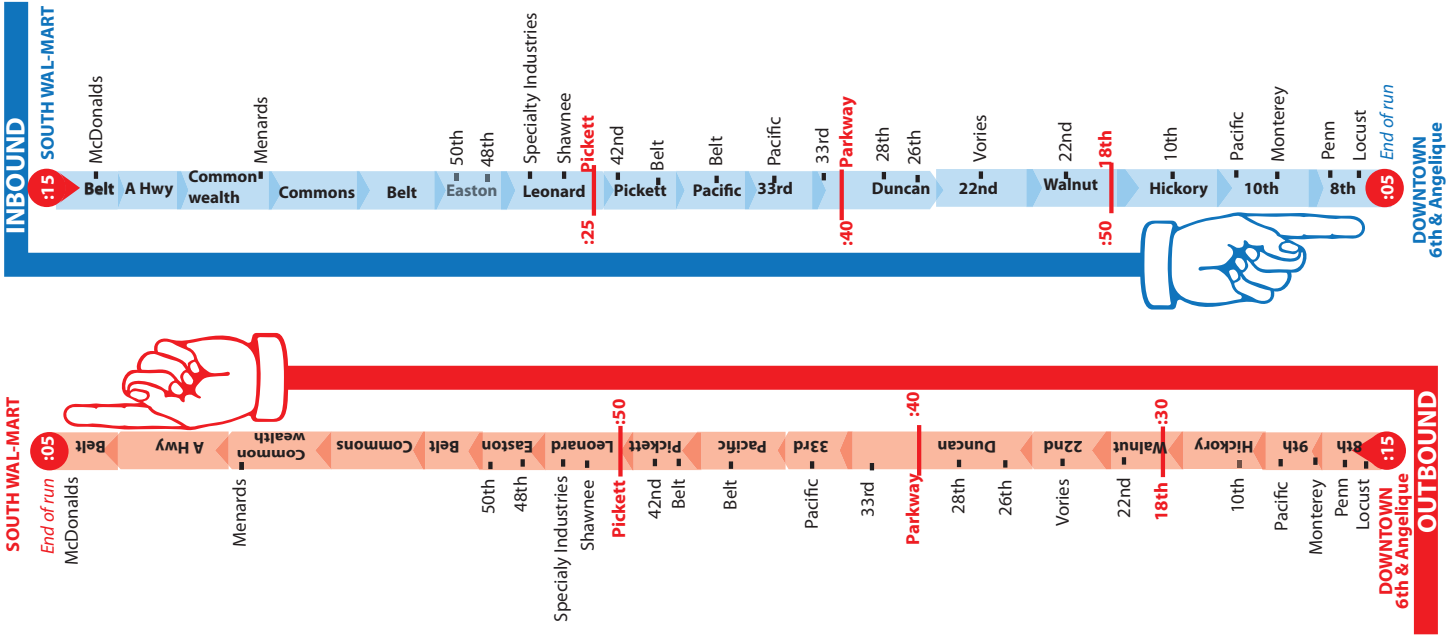

INDUSTRIAL PARK

16 Route

Saturdays:
 Buses depart Downtown (*outbound*) at:
 9:15, 11:15 a.m. and 1:15, 3:15, 5:15 p.m.

Saturdays:
 Buses depart South Wal-Mart (*inbound*) at:
 8:15, 10:15, a.m. and 12:15, 2:15, 4:15 p.m.

Monday - Friday:
 Buses depart Downtown (*outbound*) at:
 5:15, 6:15, 7:15, 8:15, 9:15, 10:15, 11:15 a.m.
 12:15, 1:15, 2:15, 3:15, 4:15, 5:15, 6:15 p.m.

At Downtown connect to:
 11 12 13 14 15 17 18 routes

Monday - Friday:
 Buses depart South Wal-Mart (*inbound*) at:
 6:15, 7:15, 8:15, 9:15, 10:15, 11:15 a.m.
 12:15, 1:15, 2:15, 3:15, 4:15, 5:15, 6:15, 7:15 p.m.

At South Wal-Mart connect to:
 15 17 18 routes

Printed Nov 2015

End of run
 DOWNTOWN
 6th & Angelle