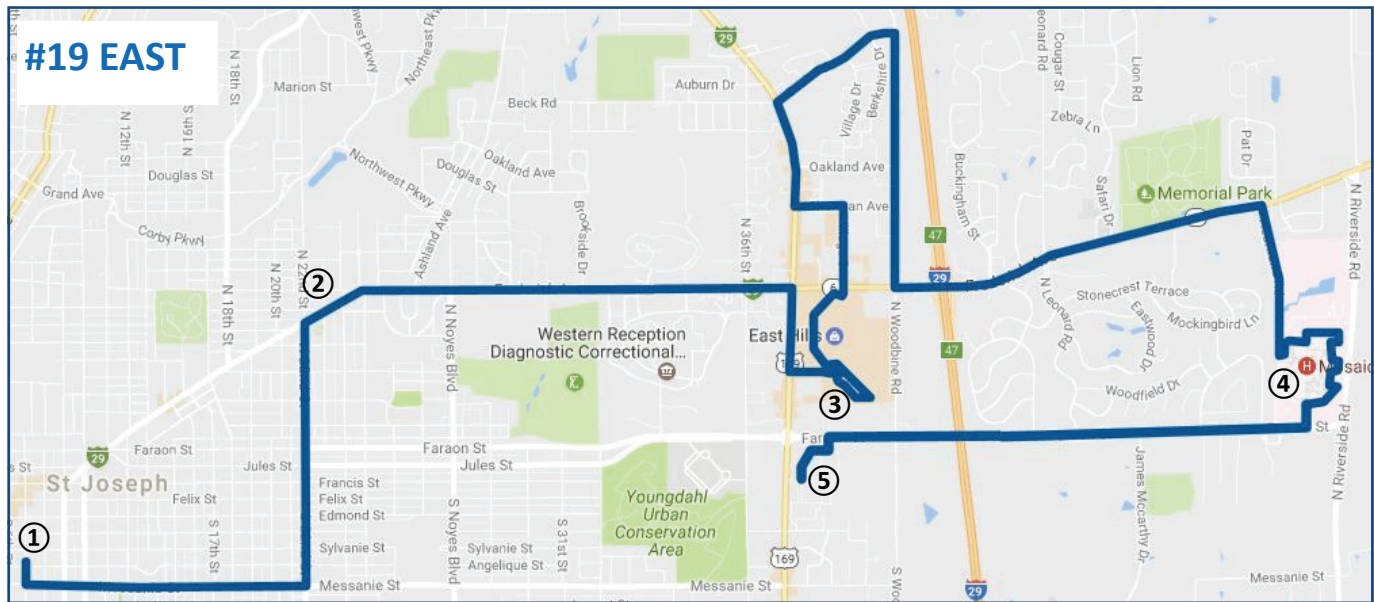

FROM: Downtown to Hy-Vee					FROM: Hy-Vee to Downtown				
Leave				Arrive	Leave				Arrive
①	②	③	④	⑤	⑤	④	③	②	①
Downtown	Frederick at 23rd	East Hills Library	Hospital - Main	Hy-Vee	Hy-Vee	Hospital - Main	East Hills Library	Frederick at 23rd	Downtown
10:15 a.m.	10:25 a.m.	10:40 a.m.	10:55 a.m.	11:05 a.m.	11:15 a.m.	11:25 a.m.	11:40 a.m.	11:50 a.m.	12:05 p.m.
12:15 p.m.	12:25 p.m.	12:40 p.m.	12:55 p.m.	1:05 p.m.	1:15 p.m.	1:25 p.m.	1:40 p.m.	1:50 p.m.	2:05 p.m.
2:15 p.m.	2:25 p.m.	2:40 p.m.	2:55 p.m.	3:05 p.m.	3:15 p.m.	3:25 p.m.	3:40 p.m.	3:50 p.m.	4:05 p.m.
4:15 p.m.	4:25 p.m.	4:40 p.m.	4:55 p.m.	5:05 p.m.	5:15 p.m.	5:25 p.m.	5:40 p.m.	5:50 p.m.	6:05 p.m.

2 New Routes on Saturday

#19 East & #20 North

10:15 a.m.—6:05 p.m.

Route deviation available

#20 NORTH

Saturday Only

FROM: Downtown to North Wal-Mart					FROM: North Wal-Mart to Downtown				
Leave				Arrive	Leave				Arrive
①	②	③	④	⑤	⑤	④	③	②	①
Downtown	Grand at 15th	Casino	St. Joseph Ave at Savannah	Wal-Mart	Wal-Mart	St. Joseph Ave at Savannah	Casino	Grand at 15th	Downtown
10:15 a.m.	10:22 a.m.	10:37 a.m.	10:52 a.m.	11:05 a.m.	11:15 a.m.	11:25 a.m.	11:37 a.m.	11:55 a.m.	12:05 p.m.
12:15 p.m.	12:22 p.m.	12:37 p.m.	12:52 p.m.	1:05 p.m.	1:15 p.m.	1:25 p.m.	1:37 p.m.	1:55 p.m.	2:05 p.m.
2:15 p.m.	2:22 p.m.	2:37 p.m.	2:52 p.m.	3:05 p.m.	3:15 p.m.	3:25 p.m.	3:37 p.m.	3:55 p.m.	4:05 p.m.
4:15 p.m.	4:22 p.m.	4:37 p.m.	4:52 p.m.	5:05 p.m.	5:15 p.m.	5:25 p.m.	5:37 p.m.	5:55 p.m.	6:05 p.m.