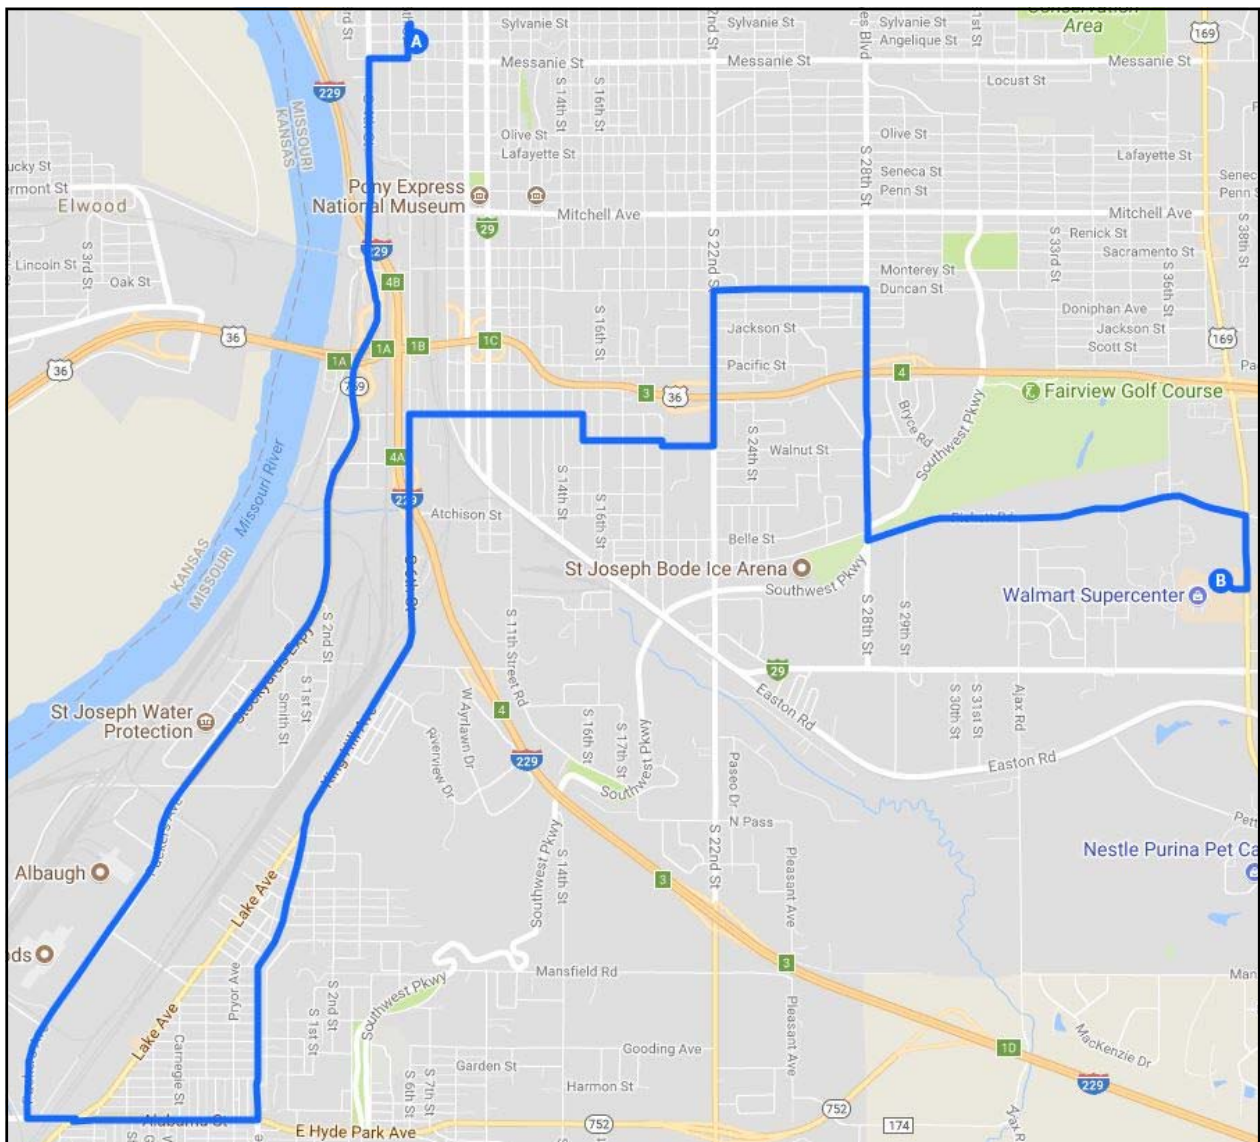

New Route on Saturdays

#21 South

Leaves downtown at 10:15 am, 12:15 pm, 2:15 pm & 4:15 pm

Leaves South Wal-Mart at 11:15 am, 1:15 pm, 3:15 pm, & 5:15 pm

Transfer to #19 East and #20 North at downtown transit station

Deviations are available. Does not deviate to Elwood.

Starts Saturday, June 2, 2018

233-6700

www.StJoeTransit.info