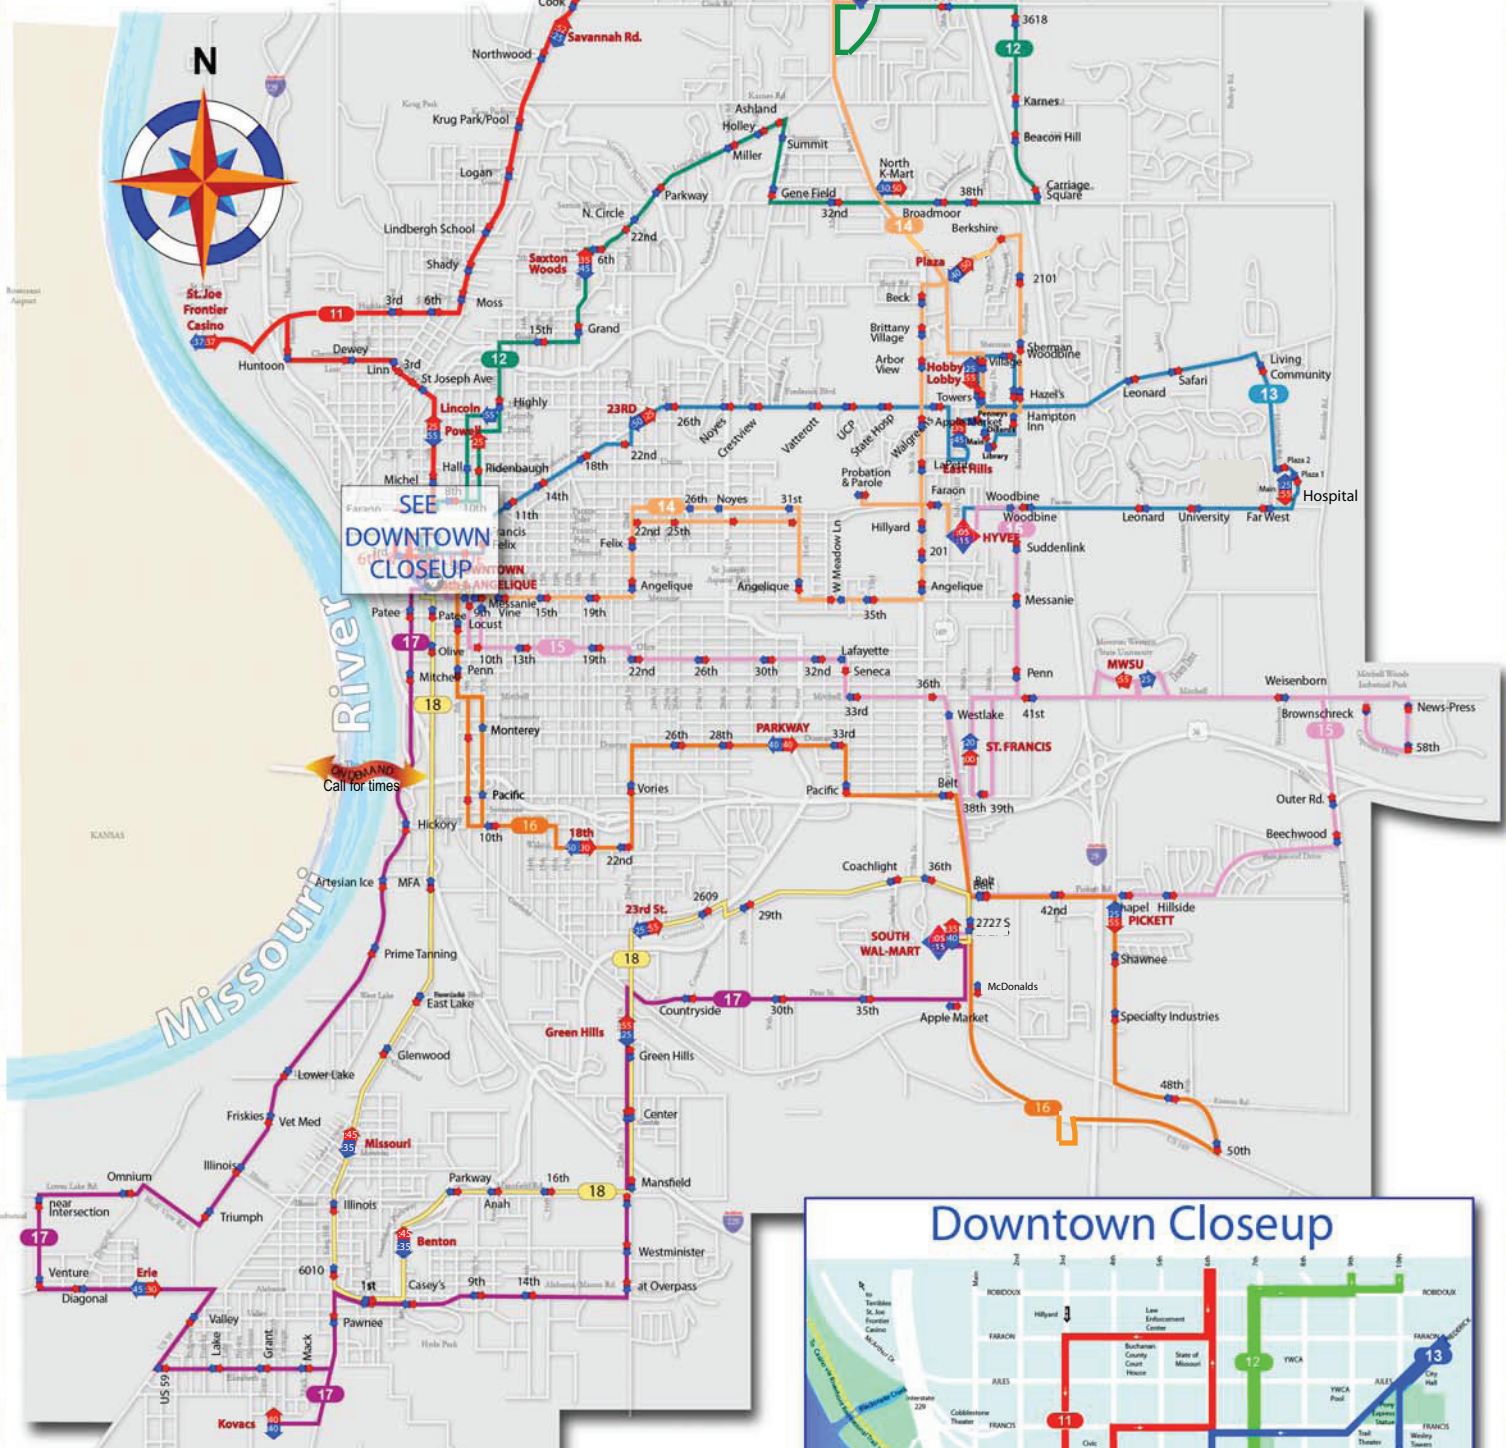

FOR MORE INFORMATION ON TIMED STOPS,
 BUS STOP LOCATIONS, AND SCHEDULE TIMES,
 PLEASE SELECT THE APPLICABLE
 INDIVIDUAL ROUTE BROCHURE
 IF YOU NEED HELP PLANNING YOUR TRIP,
 CALL ST. JOSEPH TRANSIT DISPATCH: 233-6700

ST. JOSEPH TRANSIT

ROUTES & BUS
 STOP LOCATIONS

SEE
 DOWNTOWN
 CLOSEUP